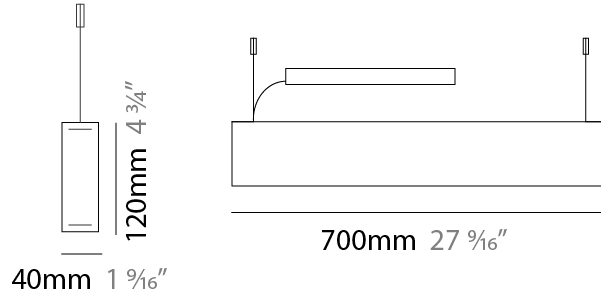

PROJECT _____
TYPE _____
SPECIFIER _____
QUANTITY _____
DATE _____

LED120 SUSPENSION

D71023-

base number
Color   Finish
Temperature   Options

1. To build a product code in our configurator select the specify button on the base model # product page
2. To build a manual product code on this datasheet choose from the options listed below in blue font and add the suffix to the base model #

GENERAL

Series: Woodlin
Subseries: LED120
Brand: Tunto
Division: Design
Mounting Type: Suspension
Mounting Location: Ceiling
Subcategory: Profile

PHYSICAL

Shape: Rectangle
Length (mm): 700
Length (in): 27 ⁹/₁₆
Width (mm): 40
Width (in): 1 ⁹/₁₆
Height (mm): 120
Height (in): 4 ³/₄
Max. Overall Height (mm): 2120
Max. Overall Height (in): 83 ⁷/₁₆
Light Distribution: Direct / Indirect
Diffuser: Opal
Fixture Finish: [WAL / ASH / OAK / BLK / WHI](#)
Fixture Material: Wood
Cable Details: 2000mm / 78 3/4"

ELECTRICAL

Lamp Type: LED
Input Wattage (W): 32
Total Output Wattage (W): 25.3
Dimming: Tri-Mode (Non-Dimming and Phase Dimming (120Vac only) and 0-10V Dimming)
Driver Included: Yes
Driver Location: Integrated
Driver Type: Constant Current - Universal
Driver Class: Class 2
Input Voltage (V): 120 - 277
Constant Current (MA): 700

LED

Color Temperature (°K): [2700 / 3000 / 4000](#)
Max. Delivered Lumen (lm): 1500
CRI: >93 CRI
Lamp Life (hrs): 50000

OPTICAL

RATINGS AND CERTIFICATIONS

Certified By: Certified for North American Standards
IP rating: IP20